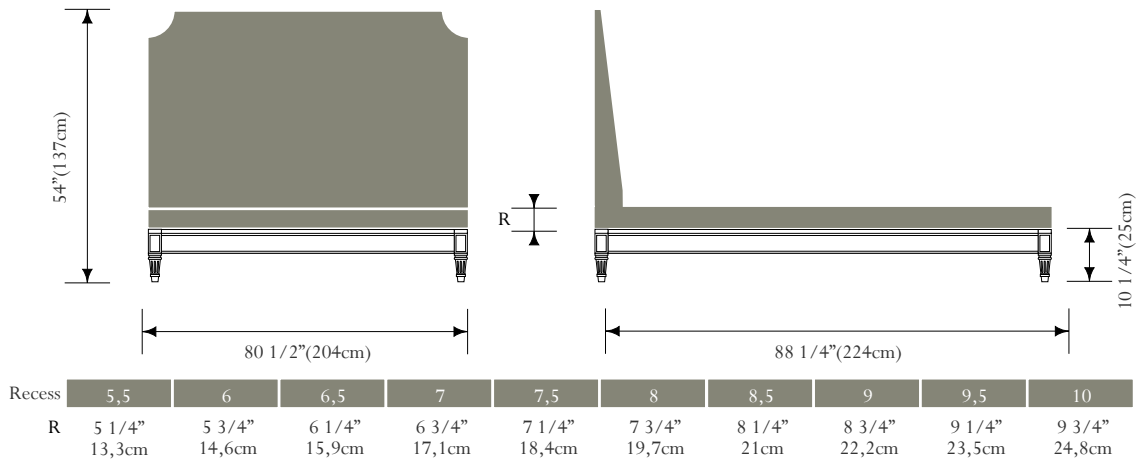

COLLECTION PIERRE®  
PARIS

séduction US king bed  
(p 160 572K)  
com : 10yds (9.25mtrs)

séduction US queen bed  
(p 160 572Q)  
com : 9yds (8.25mtrs)

séduction EU bed  
(p 160 570)  
com : 8 3/4yds (8mtrs)

"com" refers to 54 inch (135cm) wide plain textile.