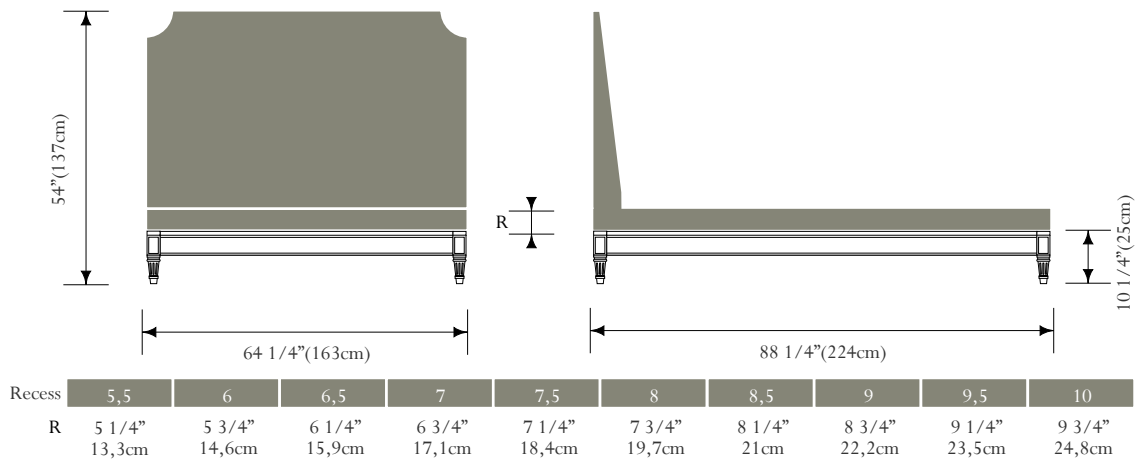

COLLECTION PIERRE®  
PARIS

séduction US king bed  
(p 160 572K)  
com : 10yds (9.25mtrs)

séduction US queen bed  
(p 160 572Q)  
com : 9yds (8.25mtrs)

séduction EU bed  
(p 160 570)  
com : 8 3/4yds (8mtrs)

"com" refers to 54 inch (135cm) wide plain textile.