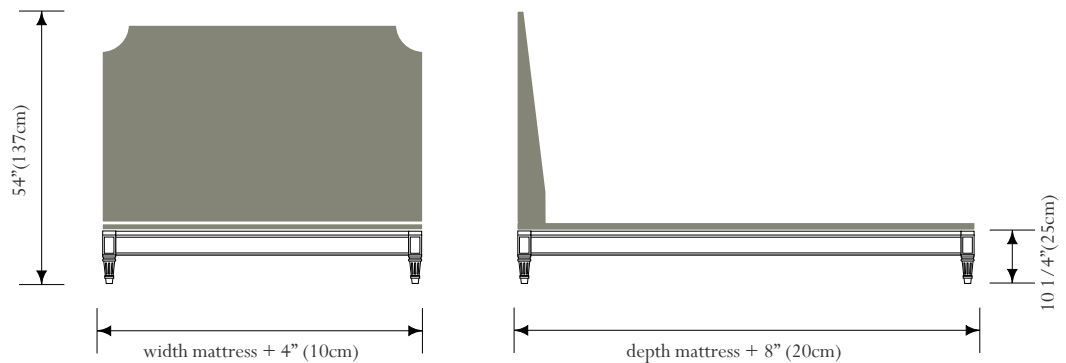

COLLECTION PIERRE®  
PARIS

séduction US king bed  
(p 160 572K)  
com : 10yds (9.25mtrs)

séduction US queen bed  
(p 160 572Q)  
com : 9yds (8.25mtrs)

séduction EU bed  
(p 160 570)  
com : 8 3/4yds (8mtrs)

"com" refers to 54 inch (135cm) wide plain textile.