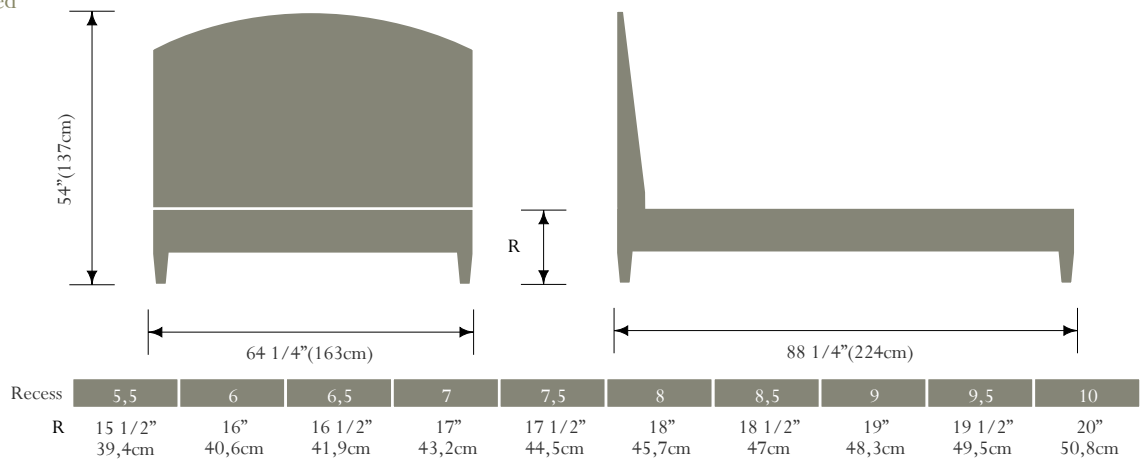

COLLECTION PIERRE®  
PARIS

laisser faire US king bed  
(p 170 572K)  
com : 10yds (9.25mtrs)

laisser faire US queen bed  
(p 170 572Q)  
com : 9yds (8.25mtrs)

laisser faire EU bed  
(p 170 570)  
com : 8 3/4yds (8mtrs)

"com" refers to 54 inch (135cm) wide plain textile.