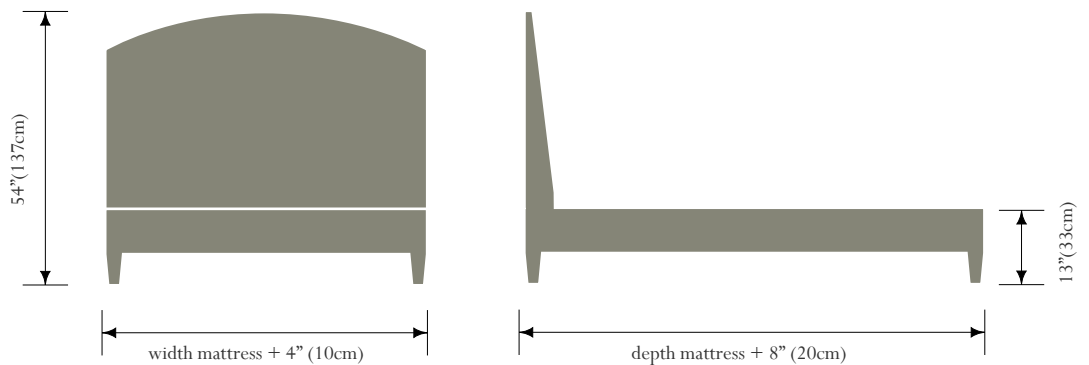

COLLECTION PIERRE®  
PARIS

laisser faire US king bed  
(p 170 572K)  
com : 10yds (9.25mtrs)

laisser faire US queen bed  
(p 170 572Q)  
com : 9yds (8.25mtrs)

laisser faire EU bed  
(p 170 570)  
com : 8 3/4yds (8mtrs)

"com" refers to 54 inch (135cm) wide plain textile.