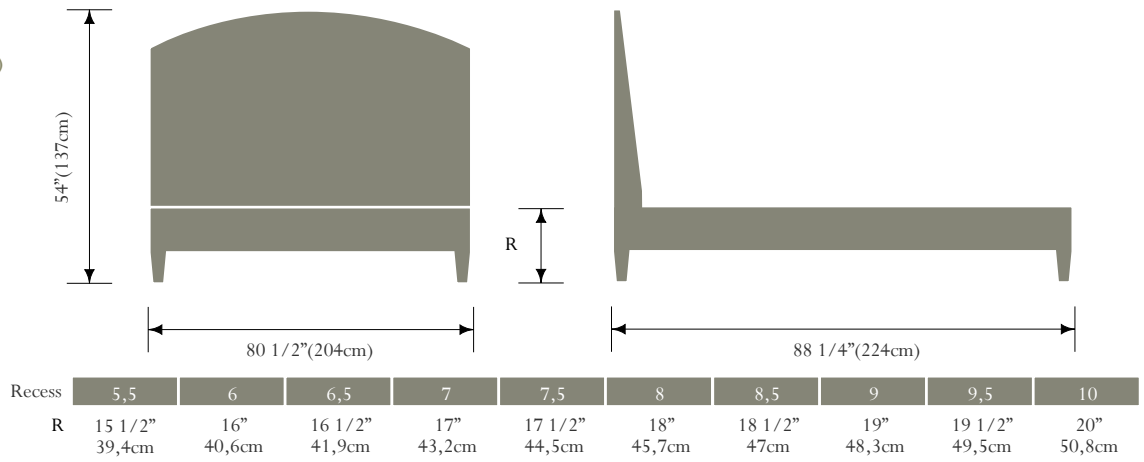

COLLECTION PIERRE®  
PARIS

laisser faire US king bed  
(p 170 572K)  
com : 10yds (9.25mtrs)

laisser faire US queen bed  
(p 170 572Q)  
com : 9yds (8.25mtrs)

laisser faire EU bed  
(p 170 570)  
com : 8 3/4yds (8mtrs)

"com" refers to 54 inch (135cm) wide plain textile.