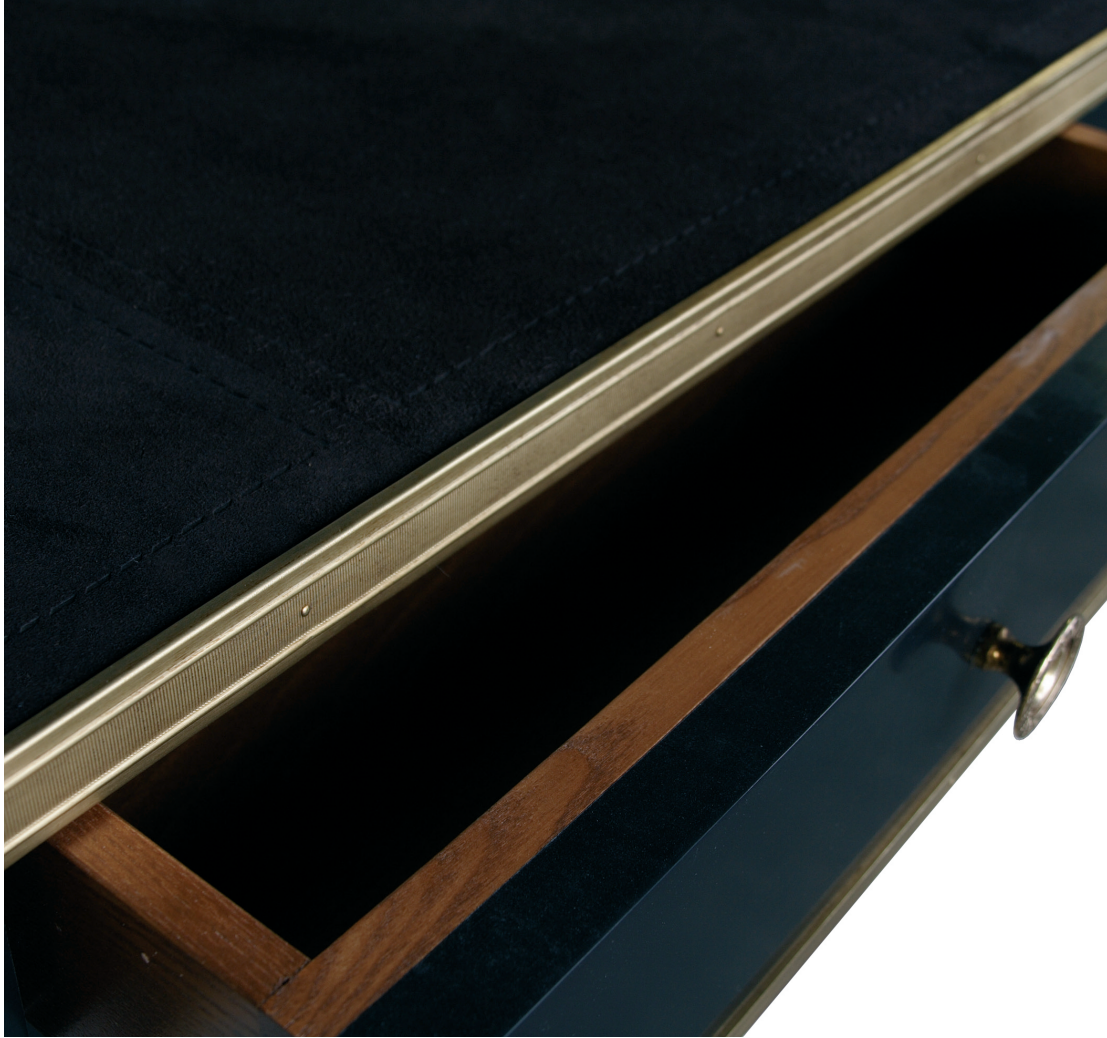

COLLECTION PIERRE®
PARIS

jupiter a john hutton™ design

item	frame	width	depth	height	surface
jupiter desk small (p 160 050)	french white oak	60 3/4"(154cm)	27 3/4"(70cm)	30"(76cm)	wood/glass/suede
jupiter desk small (p 160 051)	beech	60 3/4"(154cm)	27 3/4"(70cm)	30"(76cm)	wood/glass/suede
jupiter desk large (p 160 060)	french white oak	71 3/4"(182cm)	30"(76cm)	30"(76cm)	wood/glass/suede
jupiter desk large (p 160 061)	beech	71 3/4"(182cm)	30"(76cm)	30"(76cm)	wood/glass/suede

Shown in licorice lacquer with antique brass hardware and black suede top.